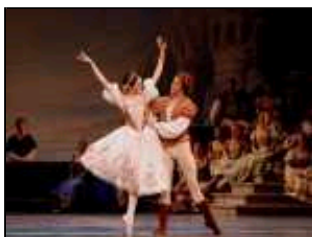

Melanie Hanrick and Blaine Hoven in Pas de Trois