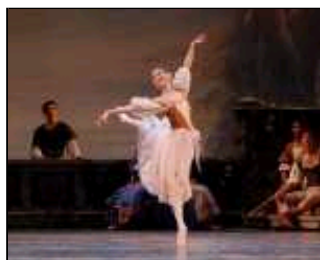

Hee Seo in Pas de Trois