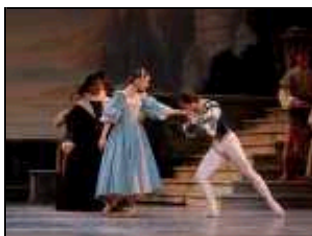

The Tutor Frederic Franklin, aristocrat lady and Prince Siegfried - Angel Corella